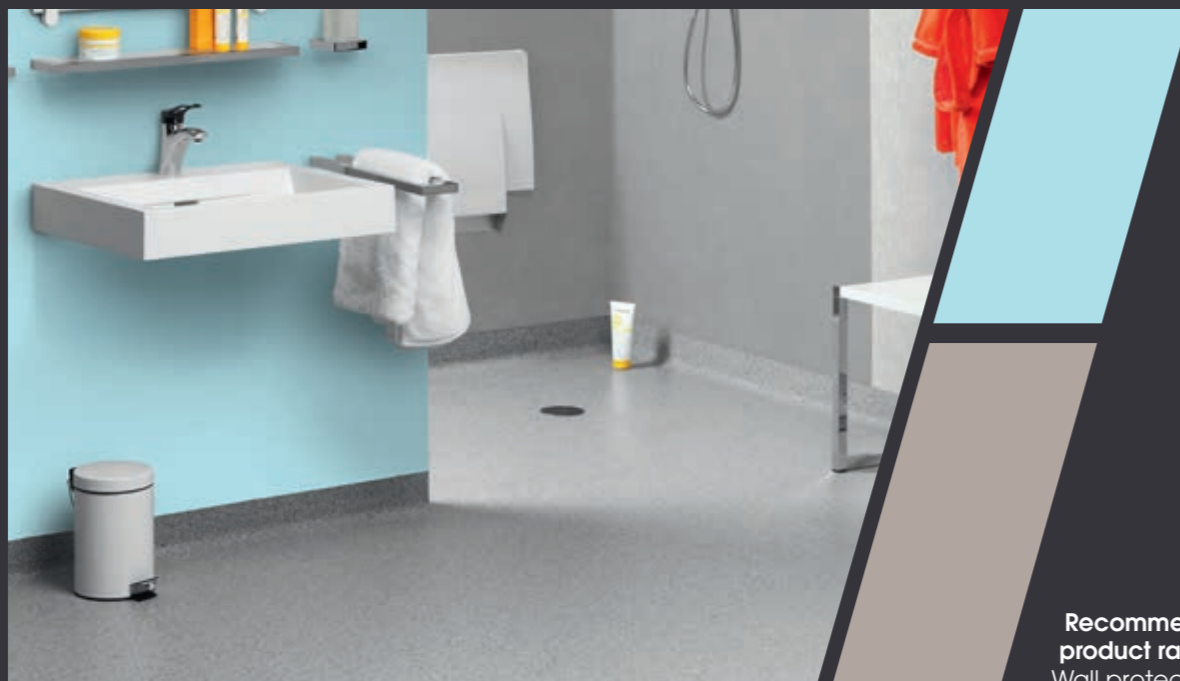

# CHANGING ROOMS

- ANTI-SLIP
- WATERPROOF

Easily combine design and safety with our non-slip and waterproof solutions.

Recommended product range:  
Tarasafe

Aesthetic and lasting protection of walls and doors in damp areas.