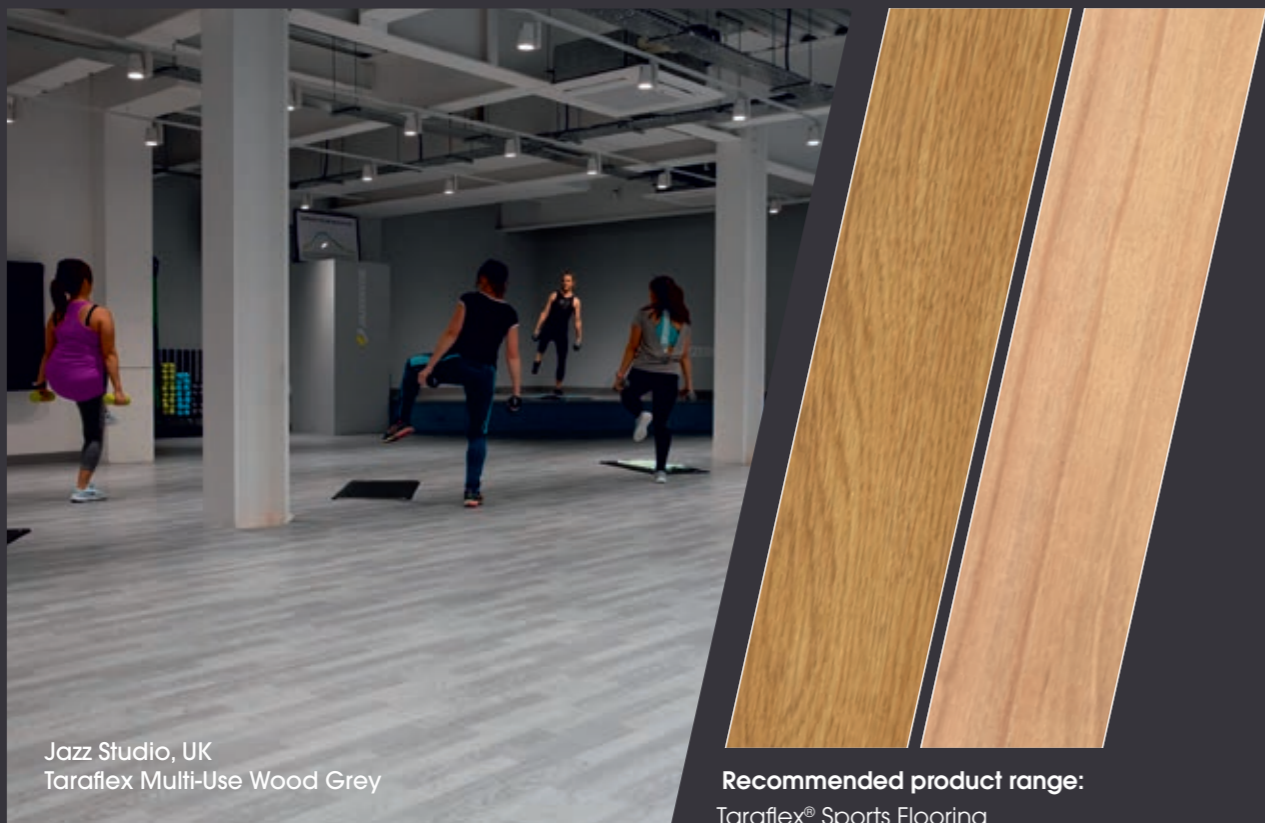

# GROUP CLASSES

- COMFORT
- PROTECTION

Provide your members with comfortable conditions that will enable them to give their best. Our sports flooring range provides the best balance between performance and comfort, this will allow you to imagine a wide variety of activities (Yoga, Pilates, Boxing).

South Coast Gym, UK  
Taraflex Multi-Use Dark grey

Jazz Studio, UK  
Taraflex Multi-Use Wood Grey

**Recommended product range:**  
Taraflex® Sports Flooring

John Smith - UK  
Taraflex® Evolution - Blue, Lagoon and Gold

# CHANGING ROOMS

- ANTI-SLIP
- WATERPROOF

Easily combine design and safety with our non-slip and waterproof solutions.

Recommended product range:  
Tarasafe

Aesthetic and lasting protection of walls and doors in damp areas.