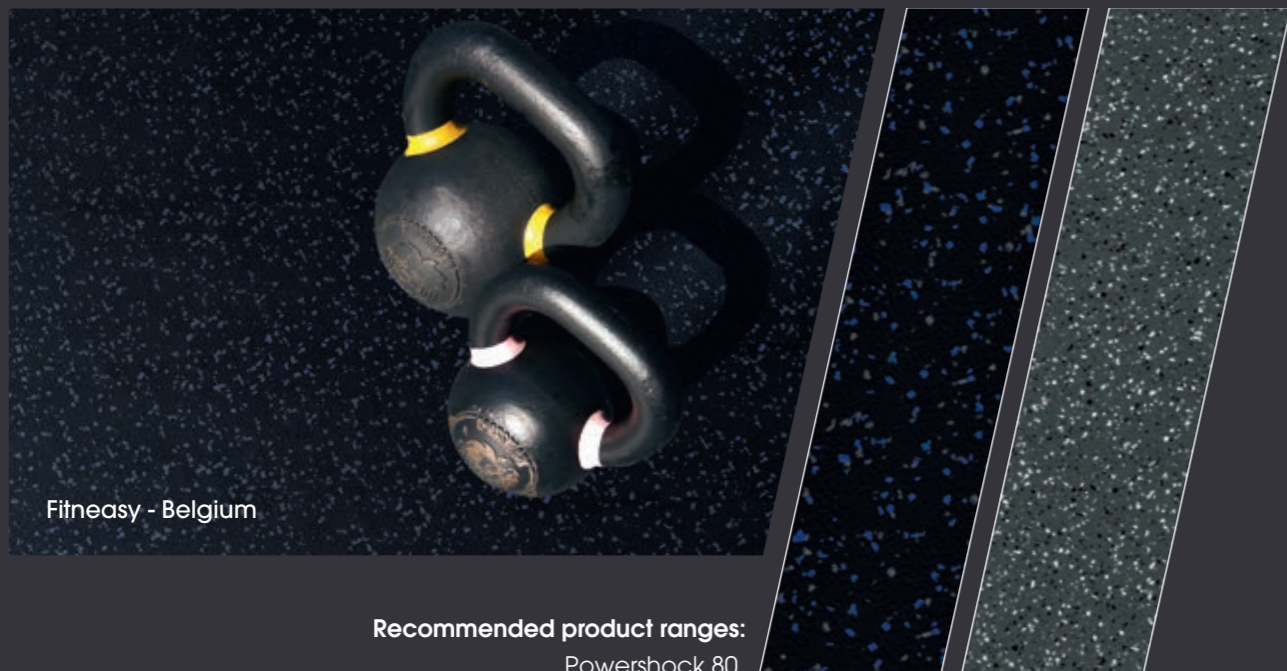

Bingham Leisure Centre - UK

Fitneasy - Belgium

Recommended product ranges:
Powershock 80